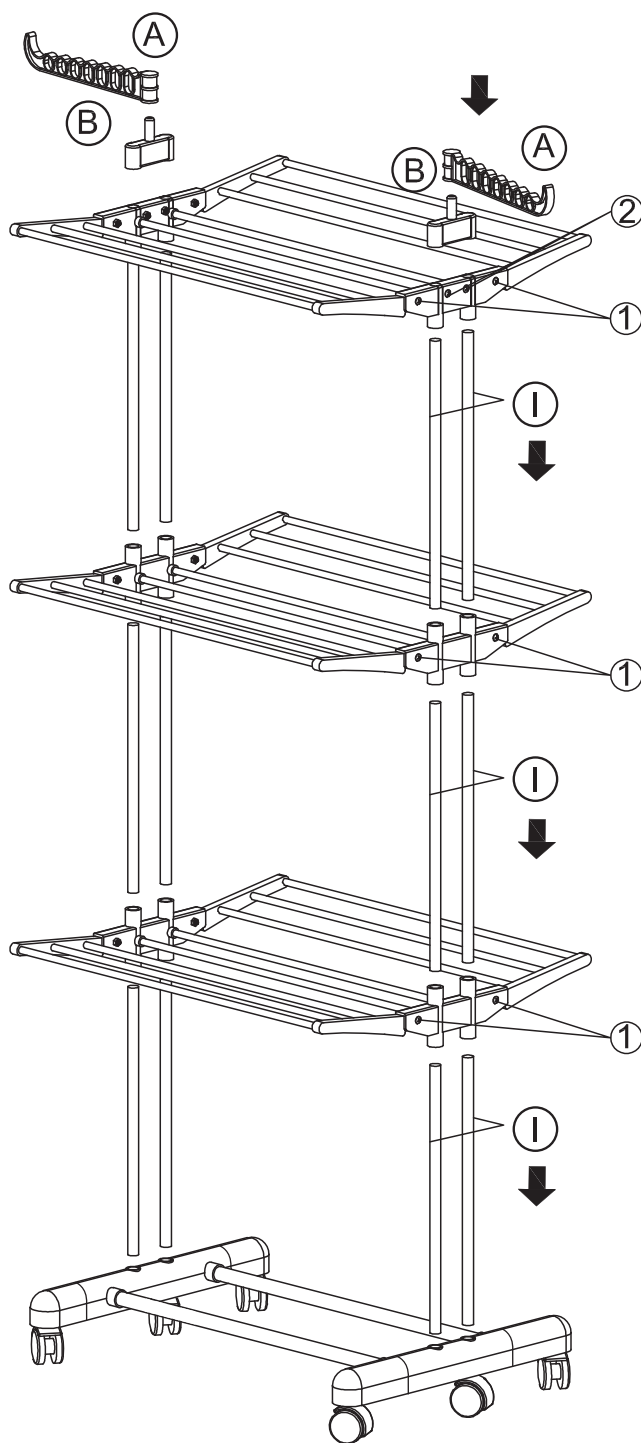

NEWLUX BASTION V40

Tendedero ropa vertical | Vertical clothes line

NEWLUX
DESIGNED TO ENJOY

Ⓐ x2pcs

Ⓑ x2pcs

Ⓒ x2pcs

Ⓓ x4pcs

Ⓔ₁ x 6pcs

660mm

Ⓖ x6pcs

680mm

① x 12

② x4pcs

NEWLUX BASTION V40

Tendedero ropa vertical | Vertical clothes line

NEWLUX
DESIGNED TO ENJOY

1

2 x (F) | 6 x (G) | 2 x (J)

2

1 x (E1) | 1 x (E2) | 3 x (H)

3

2 x (D) | 2 x (K)

4

2 x (C) | 2 x (K)

5

2x (A) | 2x (B) | 12x (I)

6