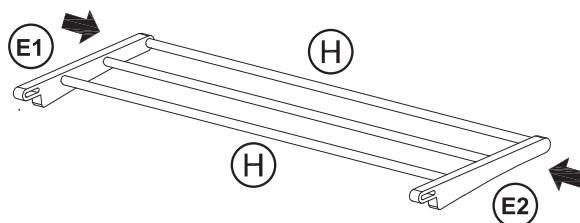

2 x (F) | 6 x (G) | 2 x (J)

2