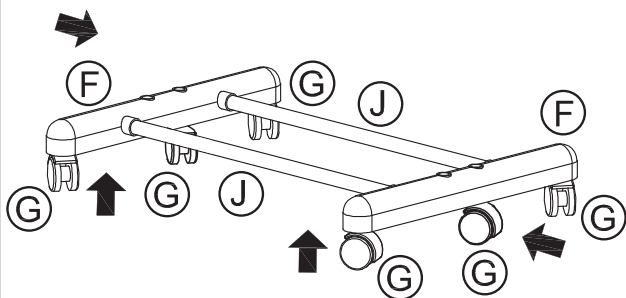

NEWLUX BASTION V40

Tendedero ropa vertical | Vertical clothes line

NEWLUX
DESIGNED TO ENJOY

1